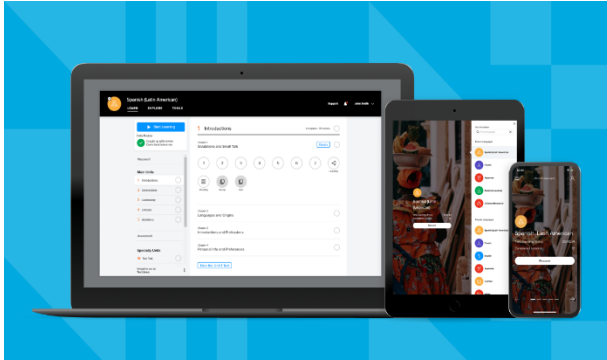

**MANGO**

**THE FORT LEE PUBLIC LIBRARY** partners with Mango Languages, the only personalized and adaptable language learning experience that provides you with the tools and guidance you need to expand your language skills anywhere and in the best way.

An easy way to learn  
English!

Free with your library  
card!

---

### LOGIN INSTRUCTIONS:

1. You need a Fort Lee library card.
2. Go to <https://fortleelibrary.org/services/online-resources/>. Scroll down to find *Mango Languages* and click on the link.
3. Click on "SIGN UP" Enter your email address, your library card number, and your library PIN. Create a password for your account. Click "Register."
4. Click on "I Agree."
4. Select "English" and your native language to begin practicing.
5. If you need help, call 201-592-3614 ext. 4007. We can help you!